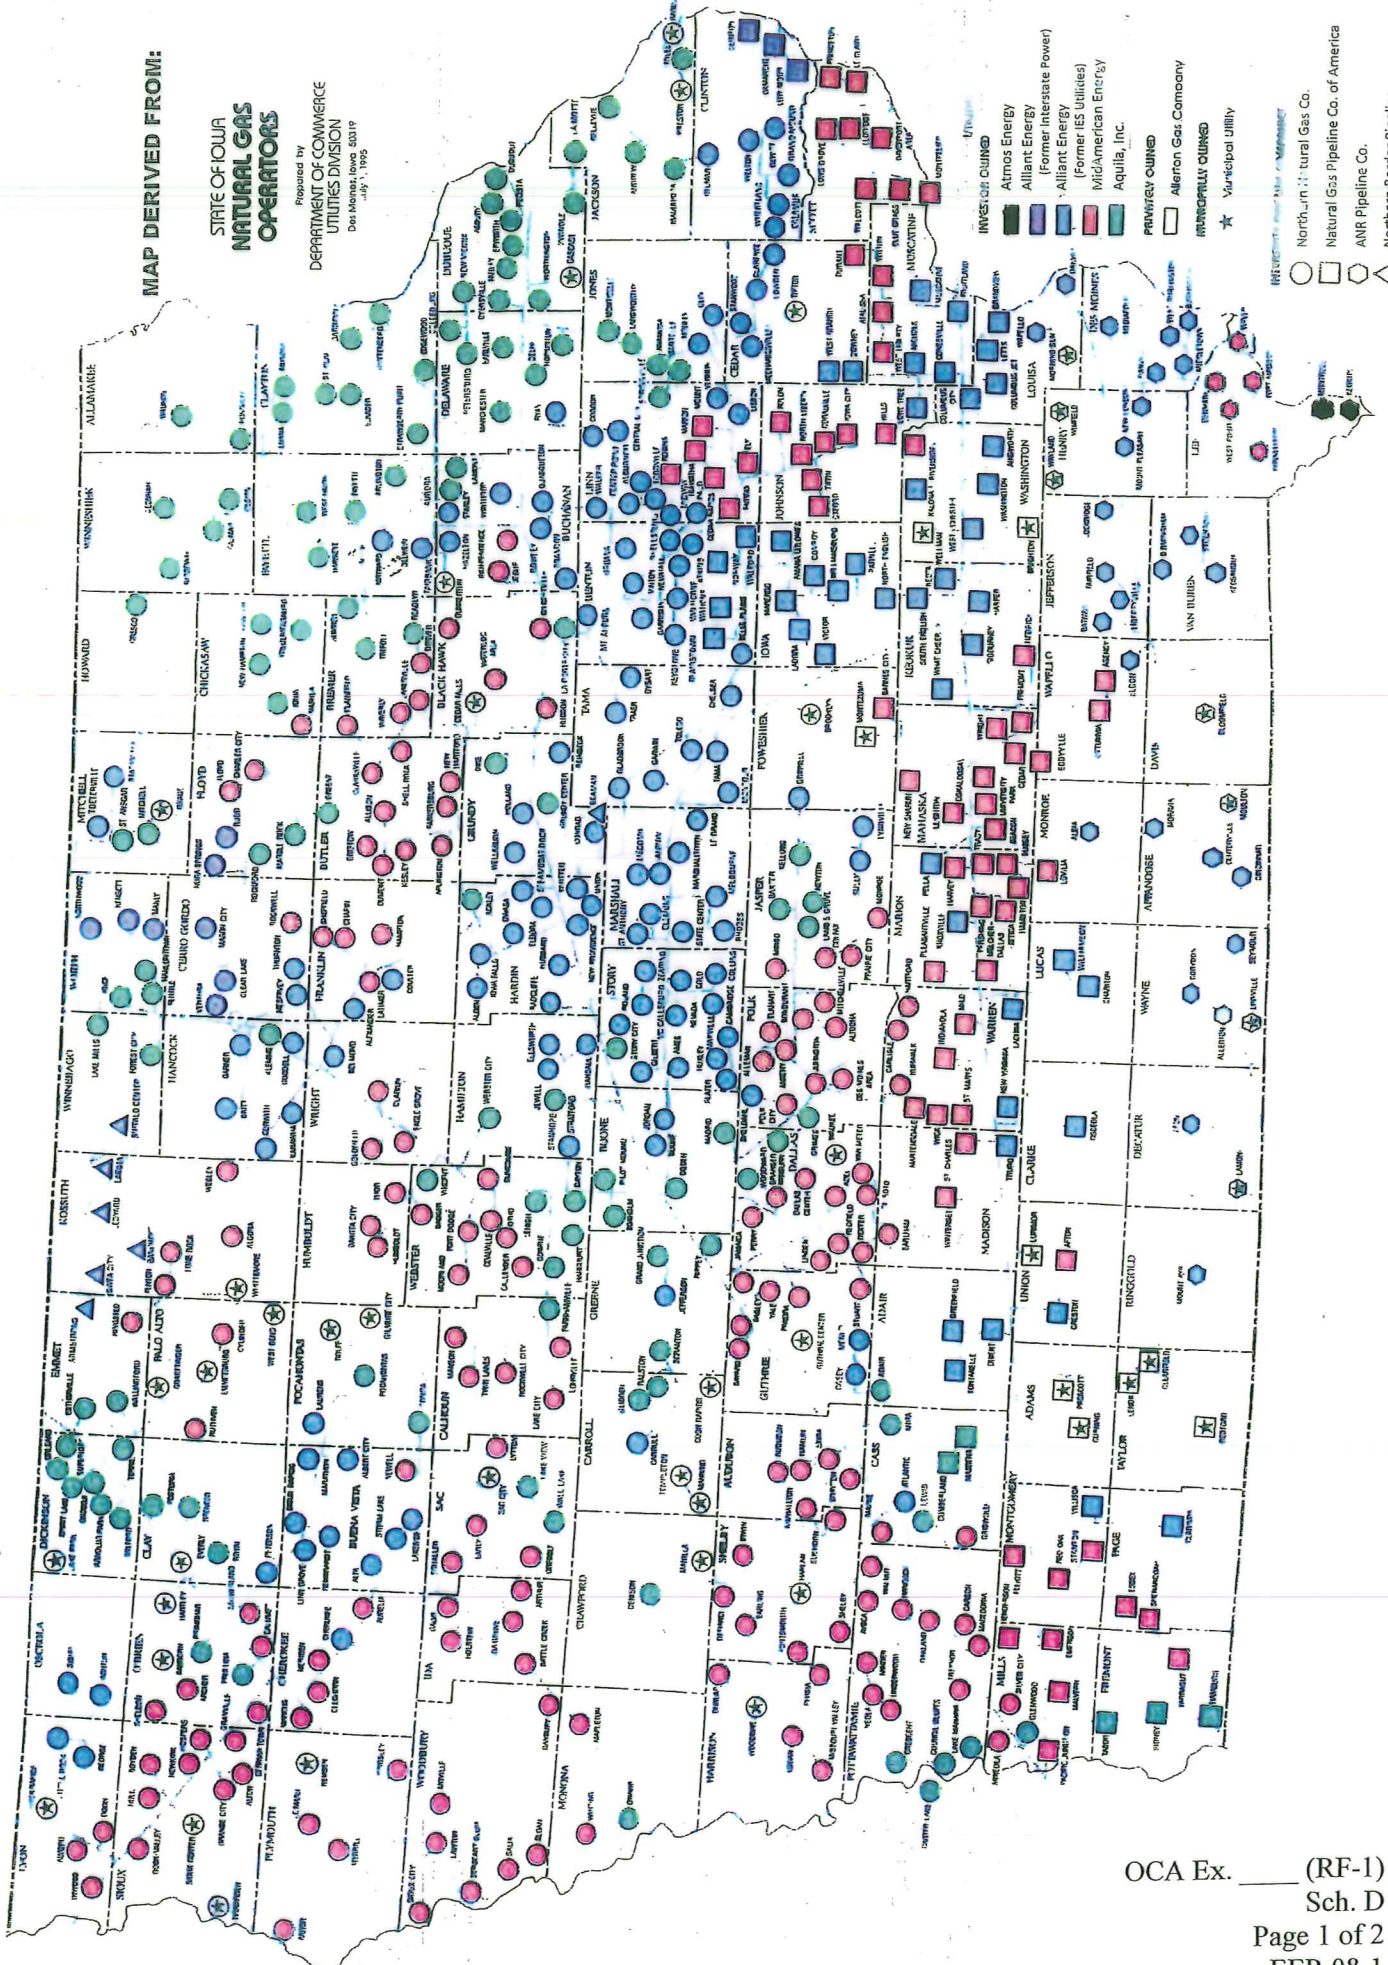

MAP DERIVED FROM:

# STATE OF OHIO NATURAL GAS OPERATORS

Prepared by  
DEPARTMENT OF COMMERCE  
UTILITIES DIVISION  
Das Mohan, Iowa 50119  
July, 1995

MAP DERIVED FROM:

STATE OF IOWA  
ELECTRIC SERVICE  
AREA MAP

Prepared by

IOWA  
UTILITIES BOARD  
Des Moines, Iowa 50319  
July 1, 1998

UTILITY IDENTIFICATION

-  RURAL ELECTRIC UTILITIES
-  MUNICIPALLY OWNED
-  AMANA SOCIETY SERVICE CO.
-  ALLIANT ENERGY / (Former IES Utilities Co.)
-  ALLIANT ENERGY / (Former Interstate Power Co.)
-  MIDAMERICAN ENERGY CO.